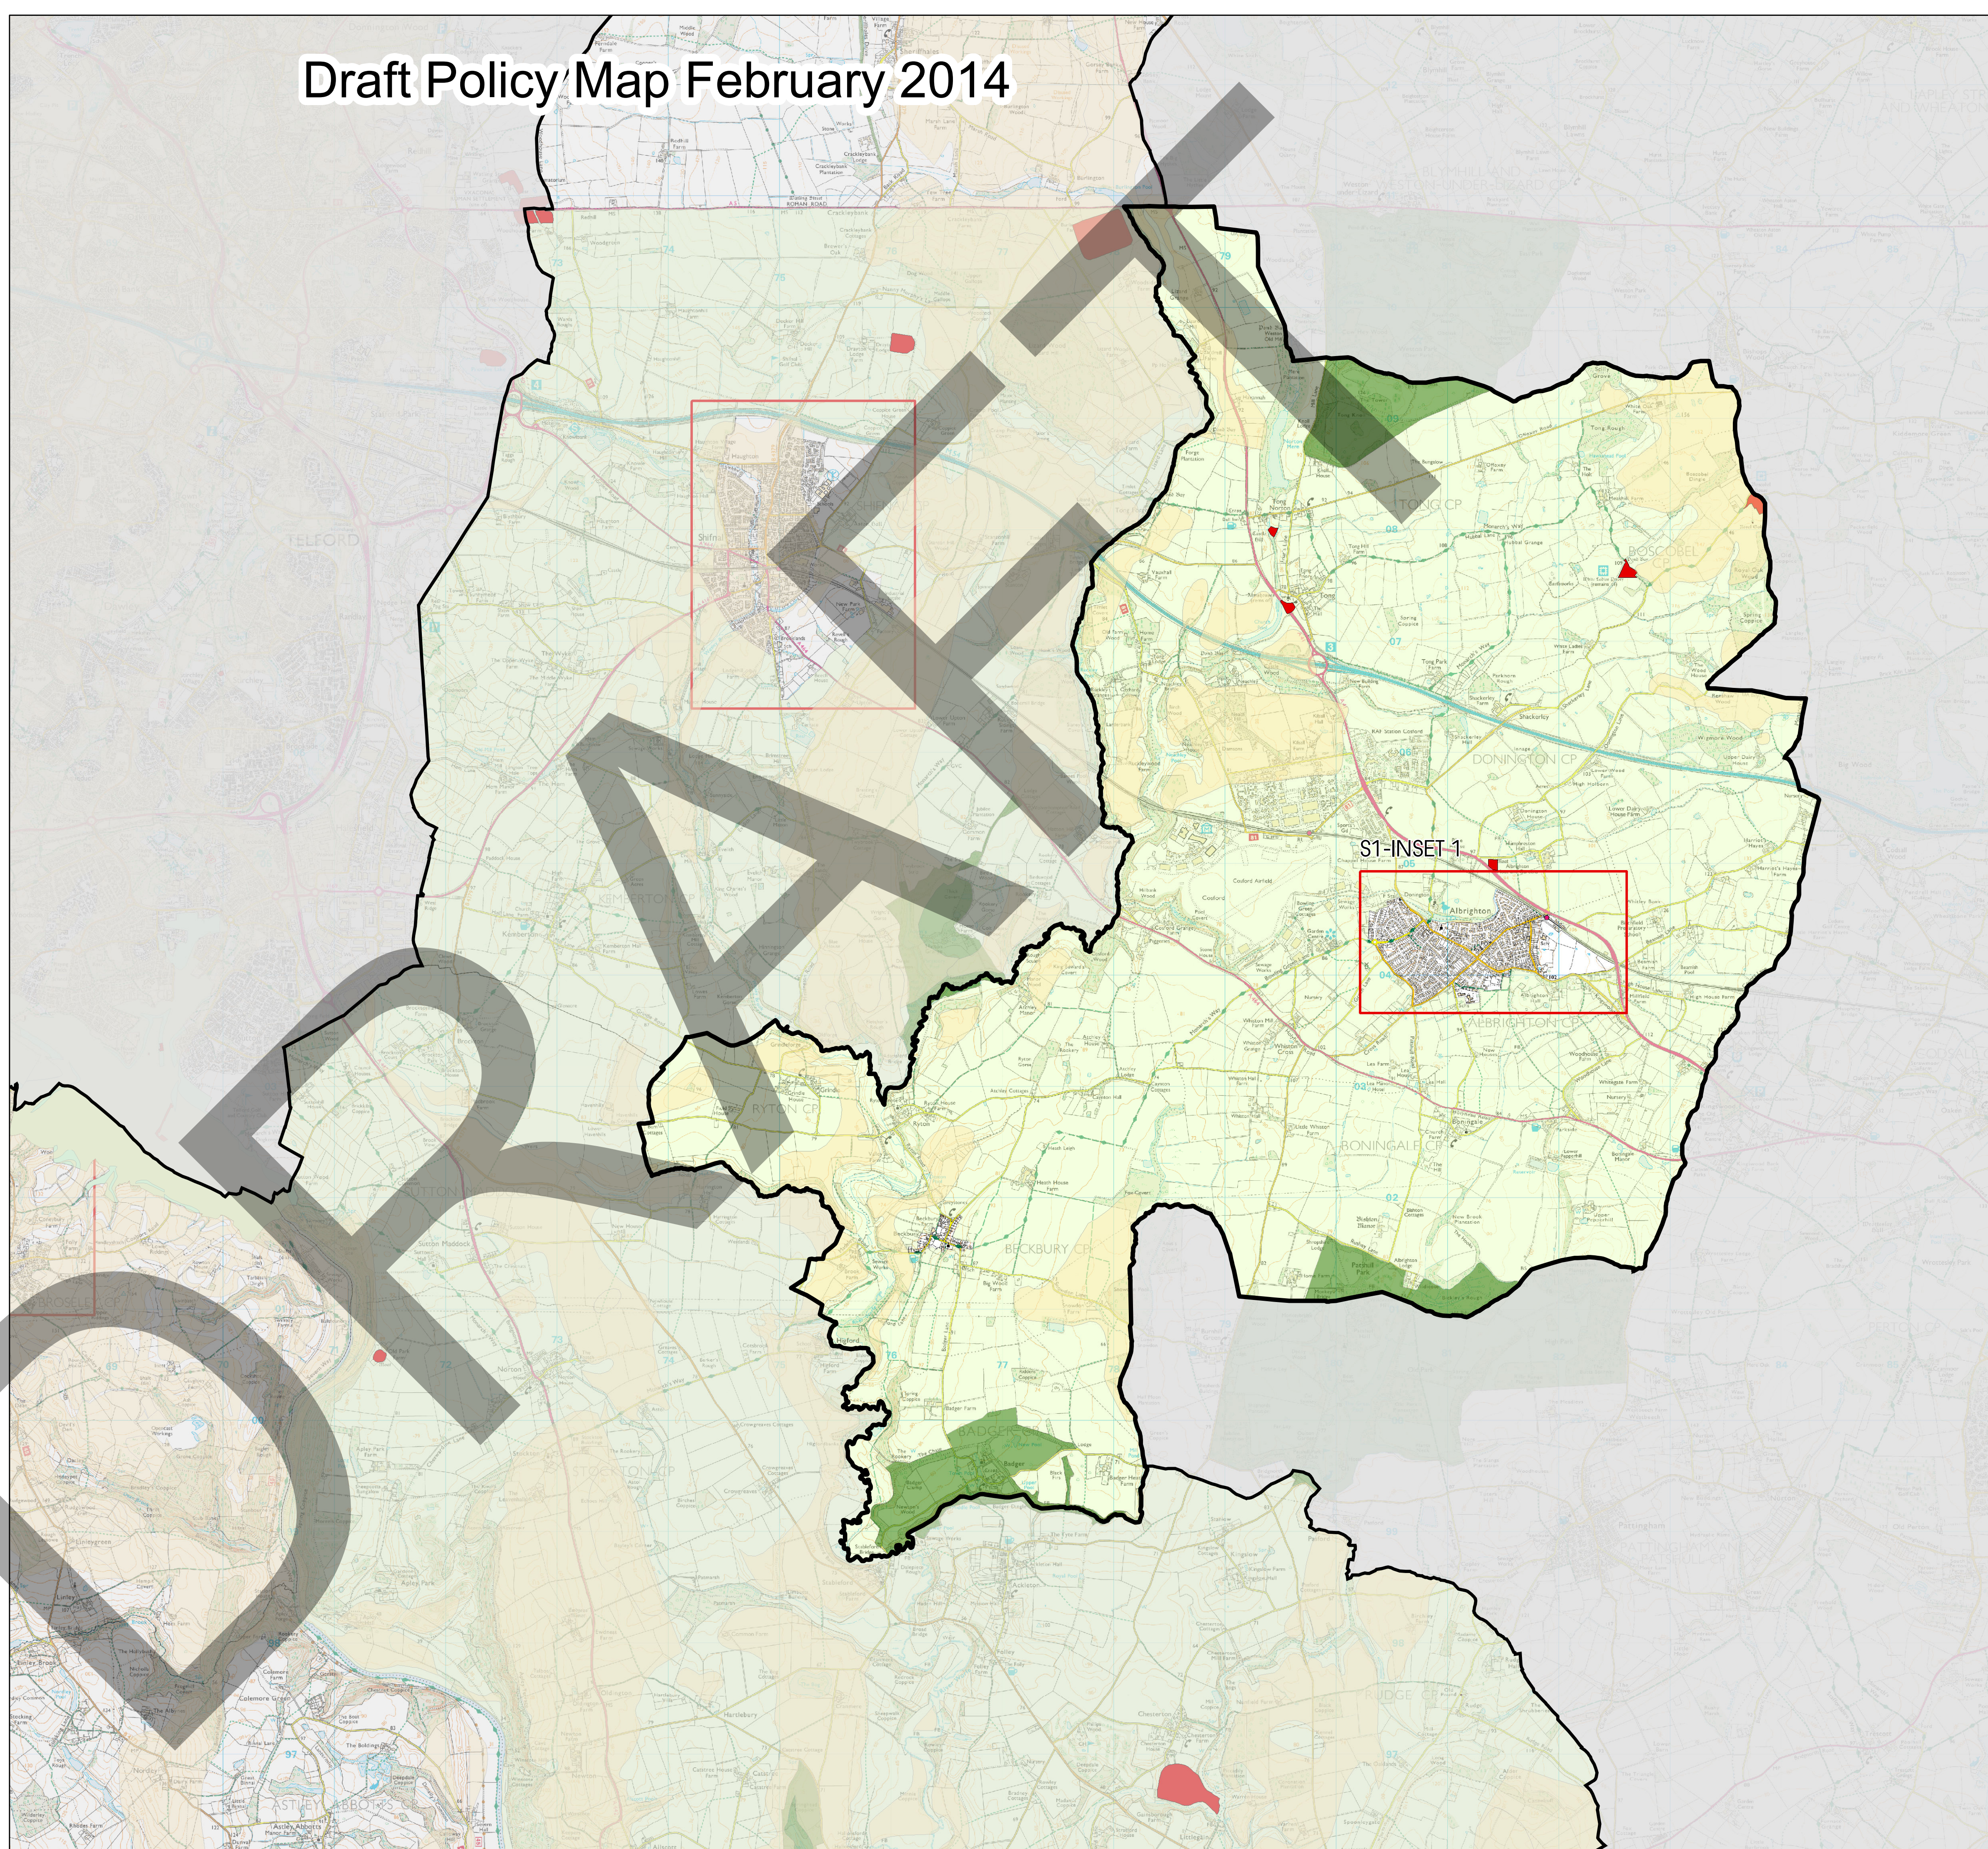

Key

-  Mineral Safeguarding Area
-  AONB
-  Scheduled Ancient Monument
-  Community Clusters
-  Community Hub
-  World Heritage Sites Buffer
-  Inset
-  RAMSAR
-  SAC
-  SSSI
-  Registered Parks
-  Greenbelt Adopted July 2006

© Crown copyright and database rights 2013
Ordnance Survey 100049049

Key

-  Town Centre
-  Conservation Area
-  Scheduled Ancient Monument
-  Development Boundary
-  Housing
-  Protected Employment Area
-  Primary Shopping Area
-  Greenbelt Adopted July 2006
-  Safeguarded Land

© Crown copyright and database rights 2014
Ordnance Survey 100049049